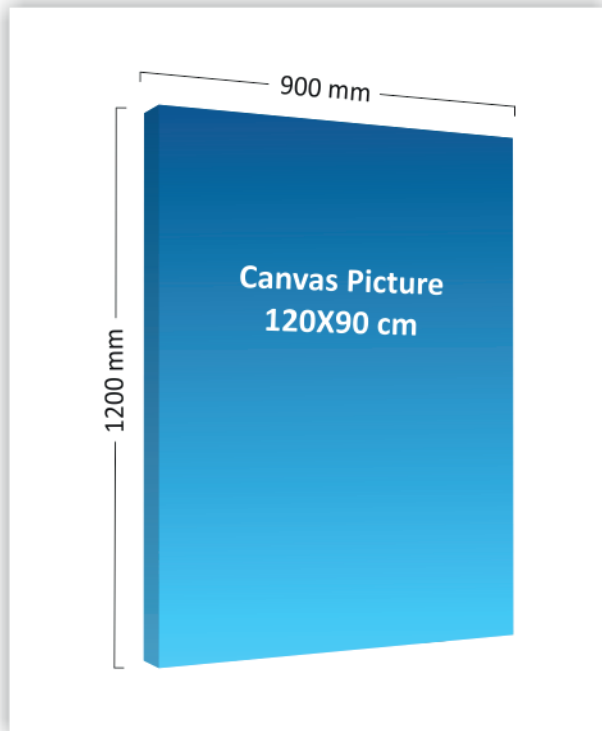

## DE305 - Canvas Picture 120x90 cm

### Product specifications:

- ✓ total graphic area: W: 1260 mm H: 960 mm
- ✓ visible graphic area: W: 1200 mm H: 900 mm

### Recommendations:

- ✓ please do not place important elements (logos, texts, images, etc.) in the following areas:
  - 30 mm left, 30 mm right, 30 mm up and 30 mm down.
- ✓ please position the information you want to be front viewable in the center area with the dimensions W: 1200 mm H: 900 mm.
- ✓ the graphic colors may slightly differ from the colors on your screen or on other print proofs, due to factors such as: type of the printed material, ink type, print technology, your screen calibration, etc. If in doubt, we recommend you to request a print proof, prior to placing an order.

# visible area

---

**Total graphic area: 1260x960 mm.**  
**Position the desired items in the visible area of 1200x900 mm, marked with gray.**  
**In the area marked with red, you only use background, no important information.**