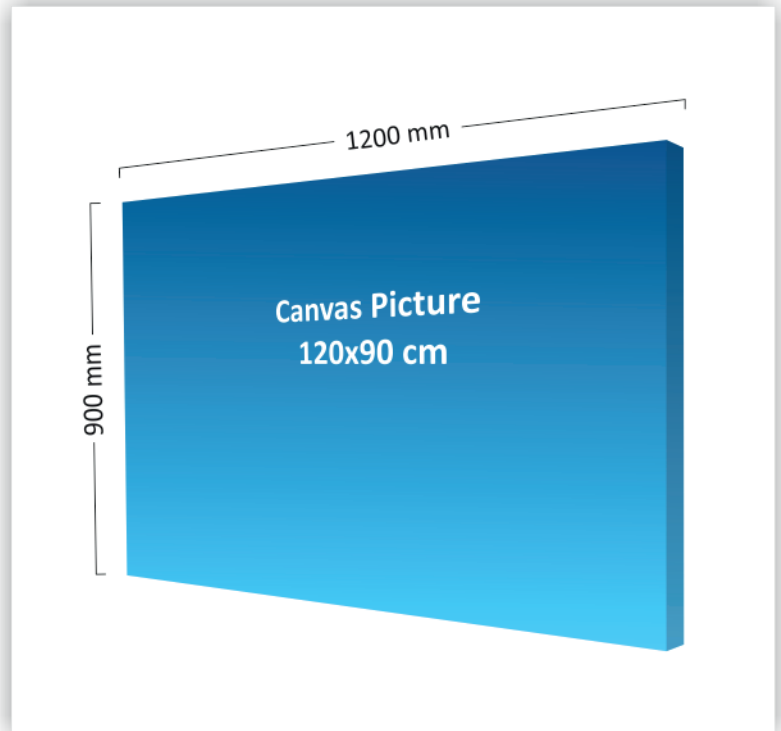

## DE305 - Canvas Picture 120x90 cm

### Product specifications:

- ✓ total graphic area: W: 1260 mm H: 960 mm
- ✓ visible graphic area: W: 1200 mm H: 900 mm

### Recommendations:

- ✓ please do not place important elements (logos, texts, images, etc.) in the following areas:
  - 30 mm left, 30 mm right, 30 mm up and 30 mm down.
- ✓ please position the information you want to be front viewable in the center area with the dimensions W: 1200 mm H: 900 mm.
- ✓ the graphic colors may slightly differ from the colors on your screen or on other print proofs, due to factors such as: type of the printed material, ink type, print technology, your screen calibration, etc. If in doubt, we recommend you to request a print proof, prior to placing an order.

# visible area

---

**Total graphic area: 1260x960 mm.**  
**Position the desired items in the visible area of 1200x900 mm, marked with gray.**  
**In the area marked with red, you only use background, no important information.**